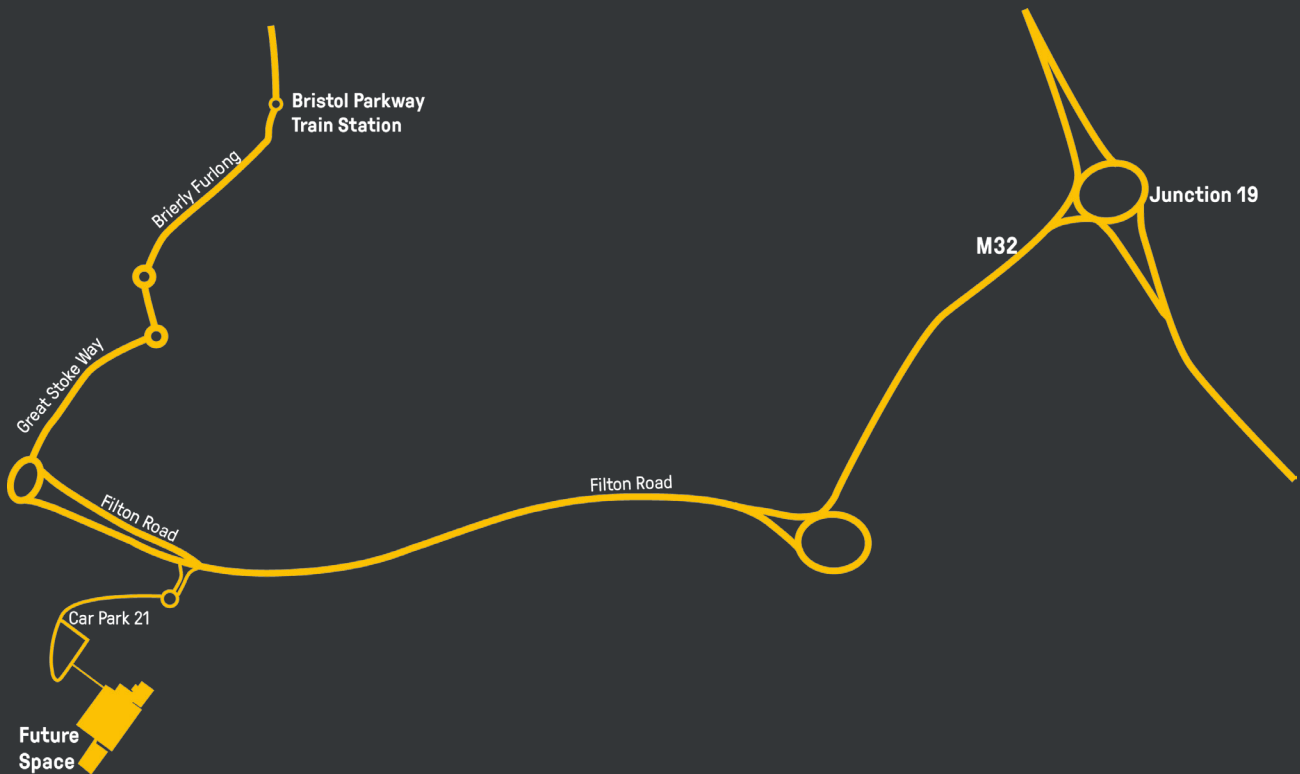

Directions from Bristol Parkway Train Station by car

- Exiting the Parkway Station, at the first roundabout, take the 1st exit on to Hatchet Road following signs for UWE
- At the next roundabout, take the 2nd exit on to Brierly Furlong Road
- At the next roundabout, take the 1st exit on to Fox Den Road
- At the next roundabout, take the 3rd exit on to Great Stoke Way
- At the next roundabout, take the first exit on to Filton Road / A4174
- Take the 1st right at the traffic lights, signposted to UWE North Entrance

By bus

- Many bus services stop at UWE's Frenchay Campus. For a full list, visit the Travelwest website.
- The majority of bus services will set down at the East Entrance. The simplest route from the East Entrance as follows:
  - Exit at the main entrance and turn left along Coldharbour Lane
  - At the traffic lights at the end of the road turn left and the North Entrance will be on your left.
- Alternatively, get off the bus at Sainsbury's and turn left along Filton Road. The North Entrance will be on your right.

On the day

- If you require parking, please email reception.bristol@oxin.co.uk
- Or please call 01174 280 200

Managed by